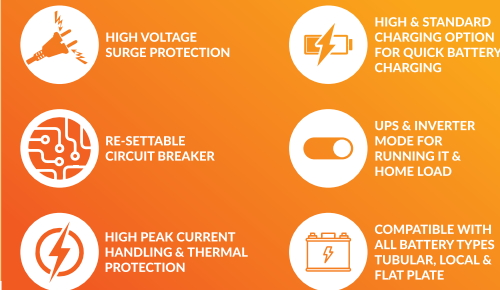

Available Models-

Advanced Digital-
850 12V DG, 1050 12V DG, 1250 12V DG & 1850 24V DG

Pure Sinewave-
850 12V SW, 1050 12V SW, 1250 12V SW & 1850 24V SW

ENERGY SAVER
Environment Friendly UPS Series