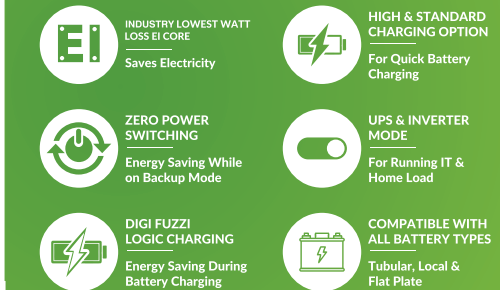

Available Models-

Advanced Digital-
825 12V DG, 1025 12V DG, 1225 12V DG & 1825 24V DG

Pure Sinewave-
825 12V SW, 1025 12V SW, 1225 12V SW & 1825 24V SW

SUPER POWER
High Performance UPS Series